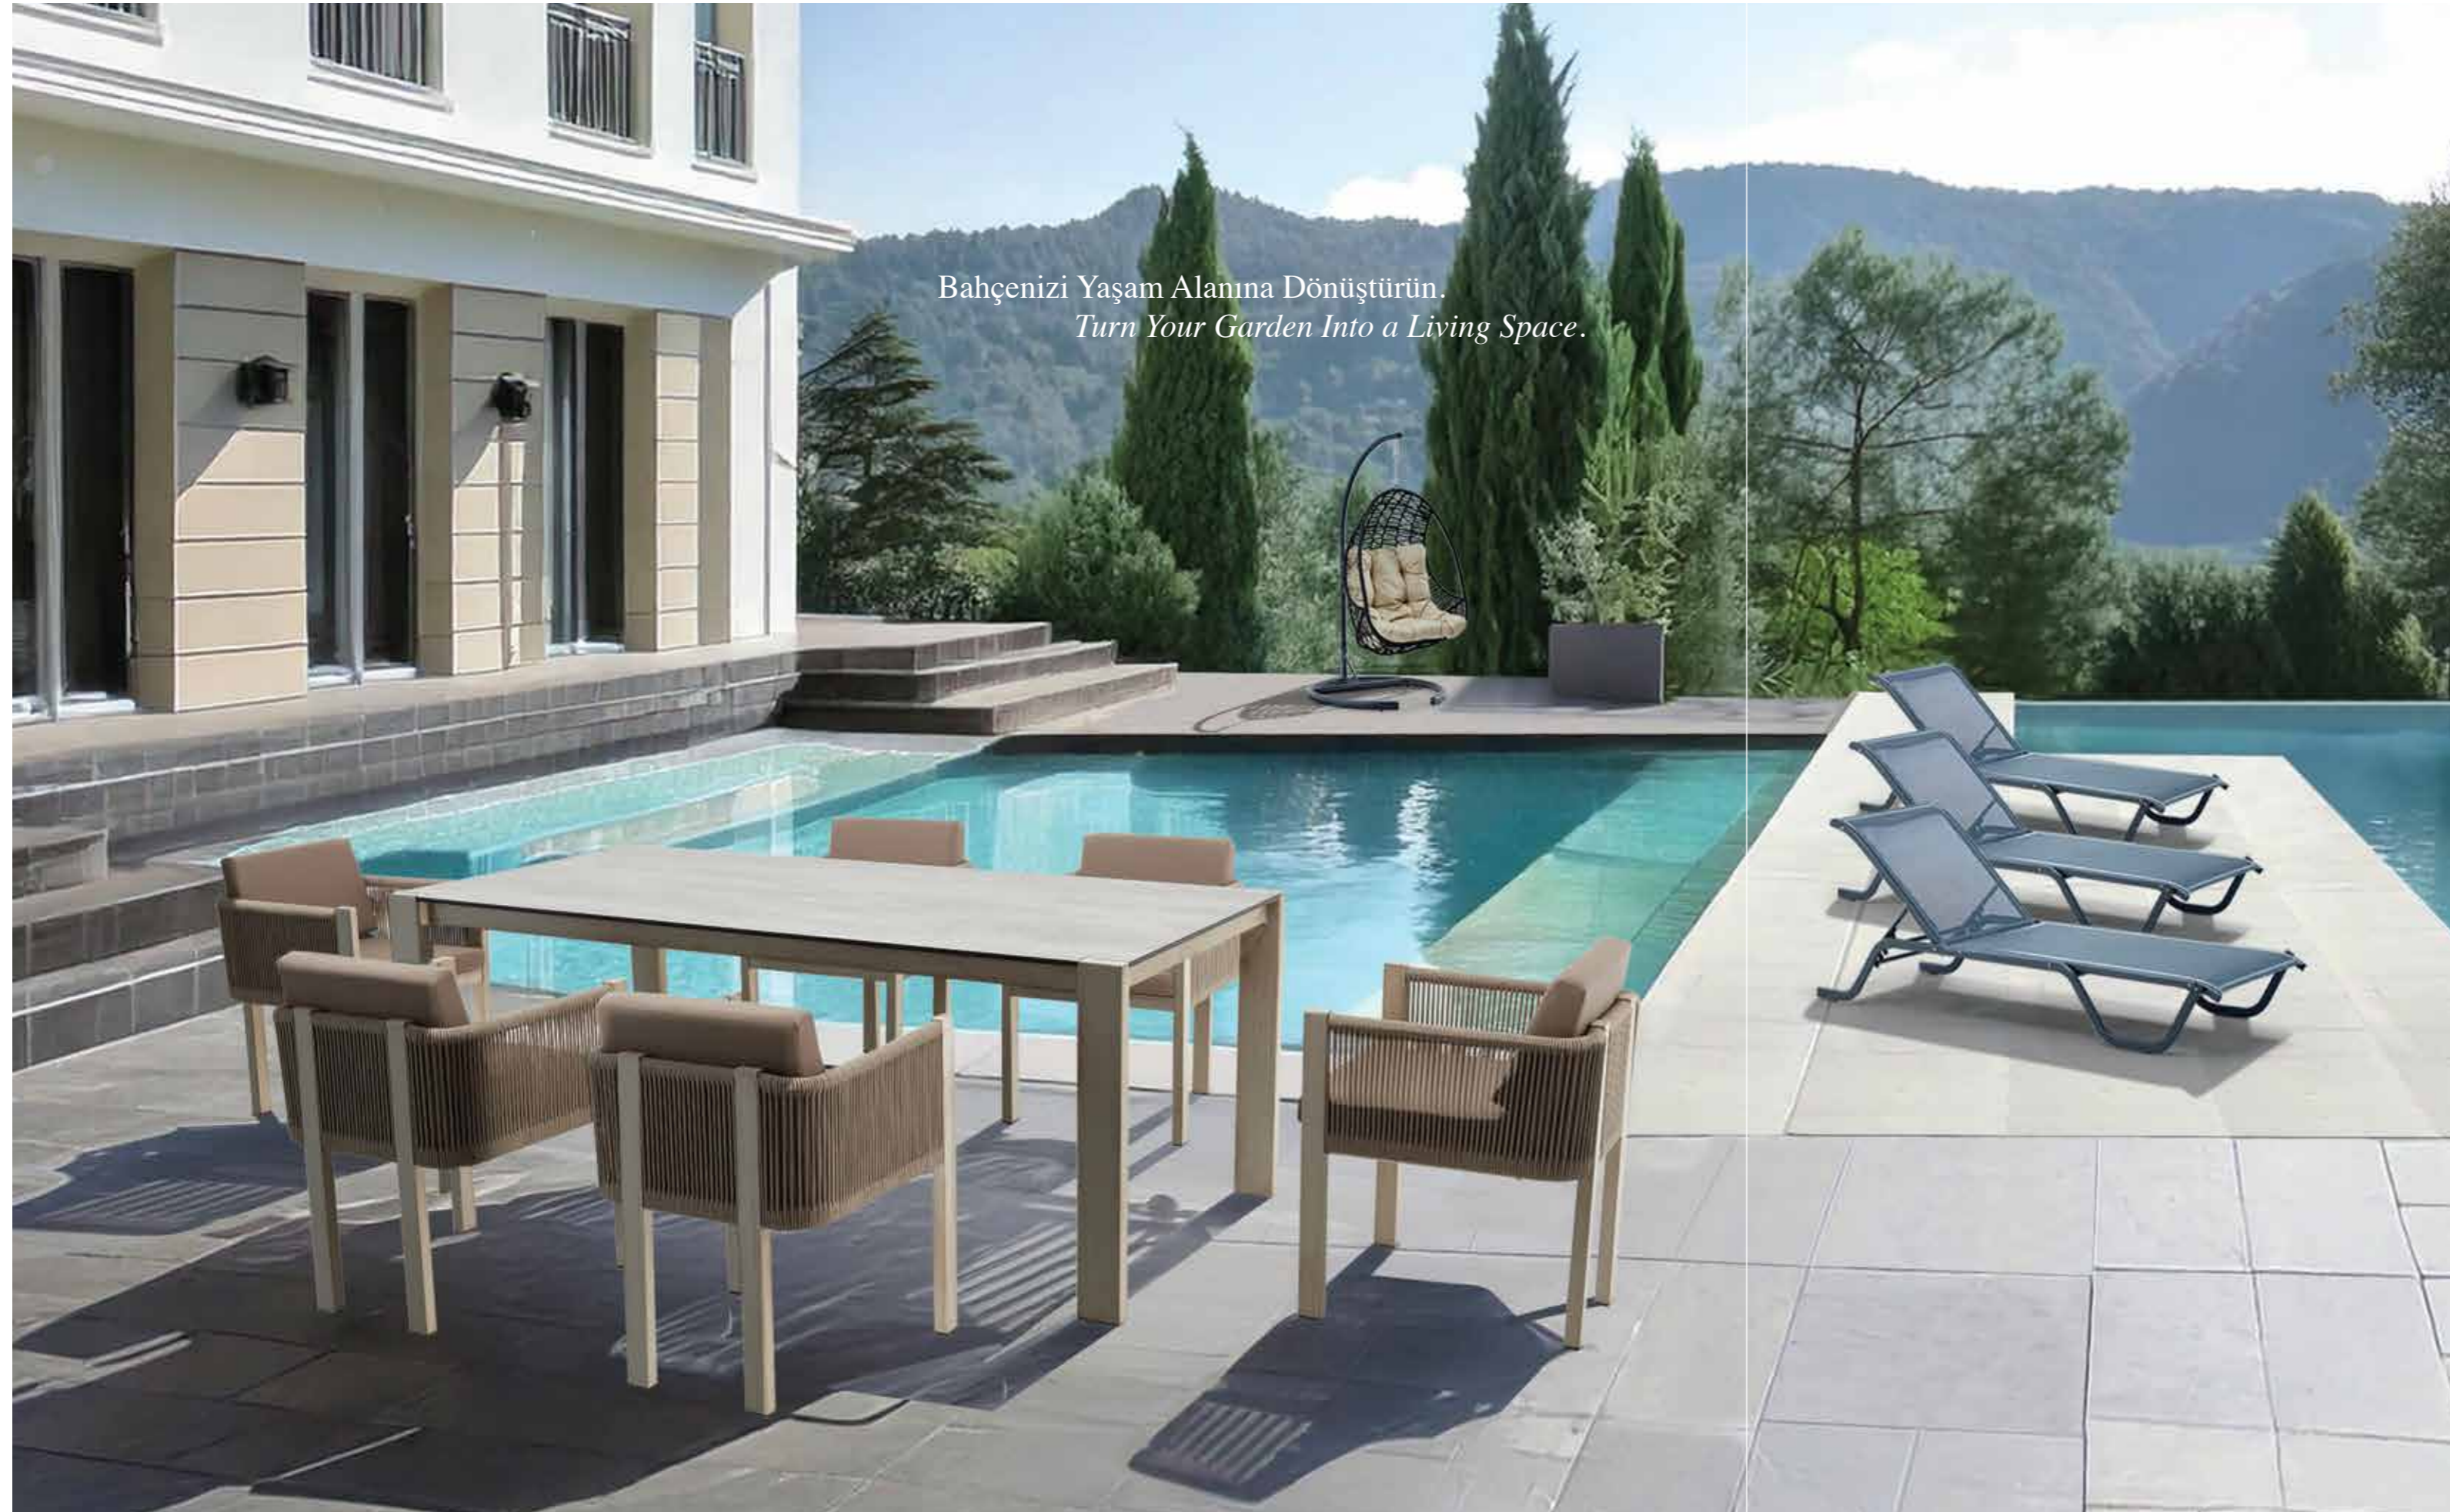

Bahçenizi Yaşam Alanına Dönüştürün.
Turn Your Garden Into a Living Space.

İndex / Index

Oturma Grupları - Sayfa / Page: 6-62
Seating Groups

Masa Takımları - Sayfa / Page: 63-89
Table Sets

Şezlonglar - Sayfa / Page: 90-99
Sun Loungers

Daybedler ve Salıncaklar - Sayfa / Page: 100-103
Daybeds and Swings

Sandalye ve Bar Sandalyeleri - Sayfa / Page: 104-113
Chairs & Bar Chairs

Masalar ve Sehpalar - Sayfa / Page: 114-124
Tables & Coffee Tables

Masa Ayakları - Sayfa / Page: 125-128
Table Legs

Proje Ürünleri - Sayfa / Page: 129-135
Project Products