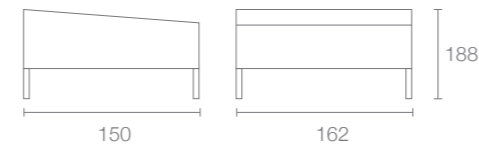

Olivia

Daybed