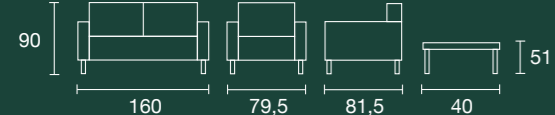

Bring The Elegance Of Nature To Your Home.

The most elegant way to enjoy by the pool! Truva Seating Group, produced with the perfect combination of the warm texture of wood and modern design, offers both aesthetics and comfort. Its durable wooden frame and high-quality, water-resistant cushions ensure long-lasting outdoor use. Its ergonomic structure adds comfort to every moment, while its unique design adds sophistication to your garden.